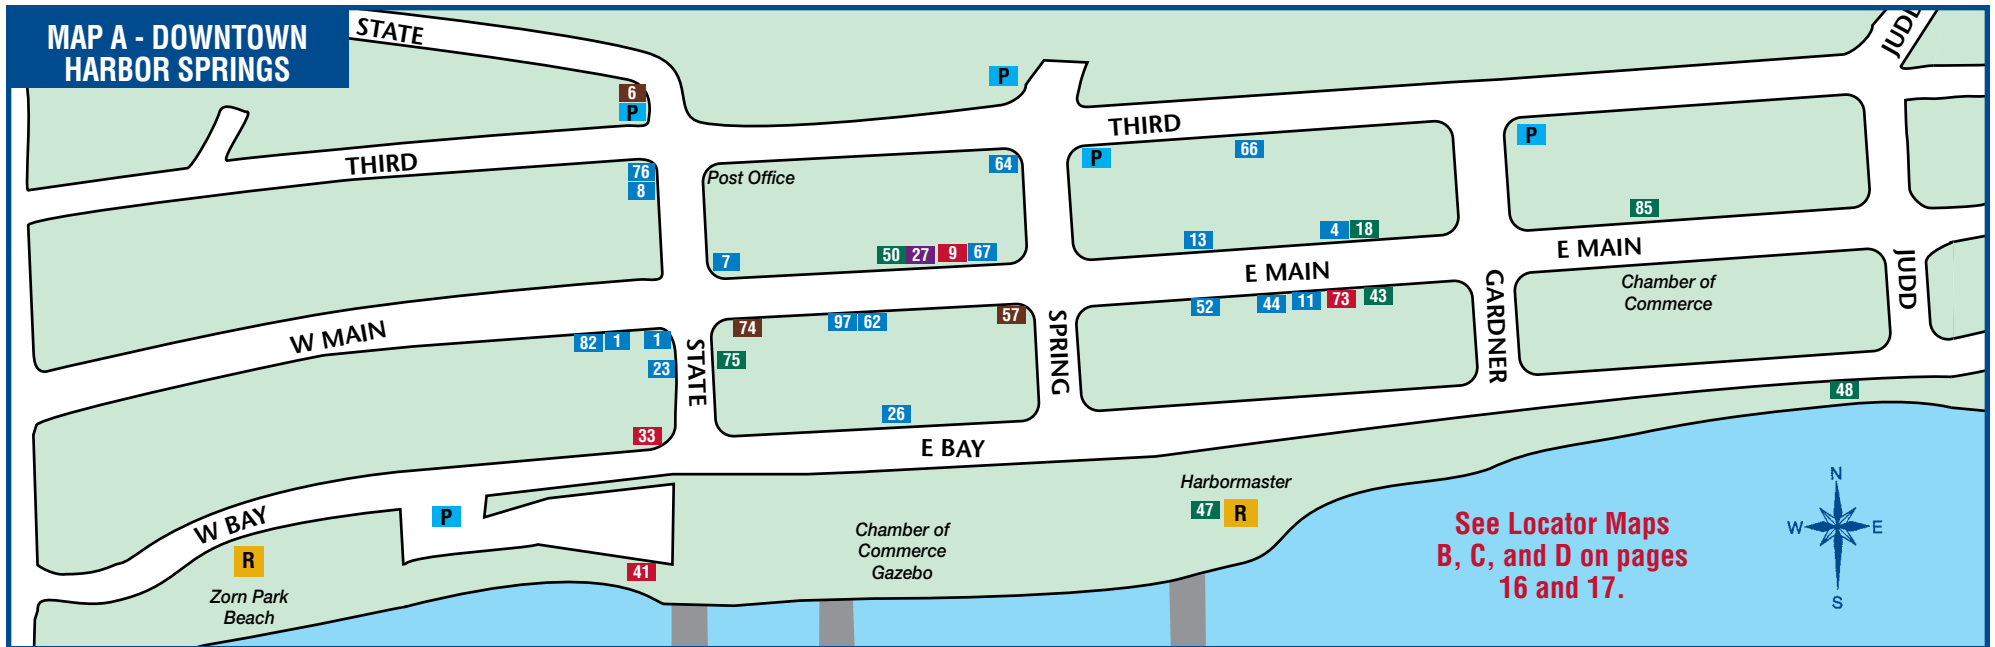

Locator Maps

FOODS & MORE

- BC Pizza Harbor Springs C-54
- Chang Cuisine..... C-37
- Cochon-Gourmet Market & Coffee House.....A-9
- Douglas Lake Bar & Steakhouse...B-35
- Legs InnB-16
- Moose Jaw Junction.....B-10
- New York Restaurant.....A-33
- Stafford's Pier.....A-41
- Teddy Griffin's.....B-30
- Turkey's Café & PizzeriaA-73

LODGING

- Best Western of Harbor Springs...D-44
- Birchwood InnB-24
- Graham Management.....A-27
- Holiday Vacation Rentals.....B-25
- Legs InnB-16
- Odawa Hotel.....D-2
- Quality InnD-3
- Village Suites Bay Harbor.....D-5

RECREATION

- Bay Harbor Lake MarinaD-5
- Big Bear AdventuresB-17
- Great Lakes Center for the ArtsB-39
- Harbor Point Golf.....C-34
- Harbor Springs History Museum...A-85
- Harbor Springs Festival of the BookA-75
- Irish Boat Shop.....A-48
- Lyric Theatre.....A-18
- Municipal Marina.....A-47
- Nub's NobB-49
- Odawa Casino.....D-20
- The Outfitter.....A-50
- Touring GearA-43

Business Categories are Color Coded on the Index and Maps.

Locator Maps

USING THE MAPS AND INDEX

Map B Coverage Area

Businesses are indexed with the Map letter – A, B, C, D – and Business number. For example, The New York Restaurant is #33, and is on Map A and is Business number 33. Its color, in this case red, indicates the dining section.