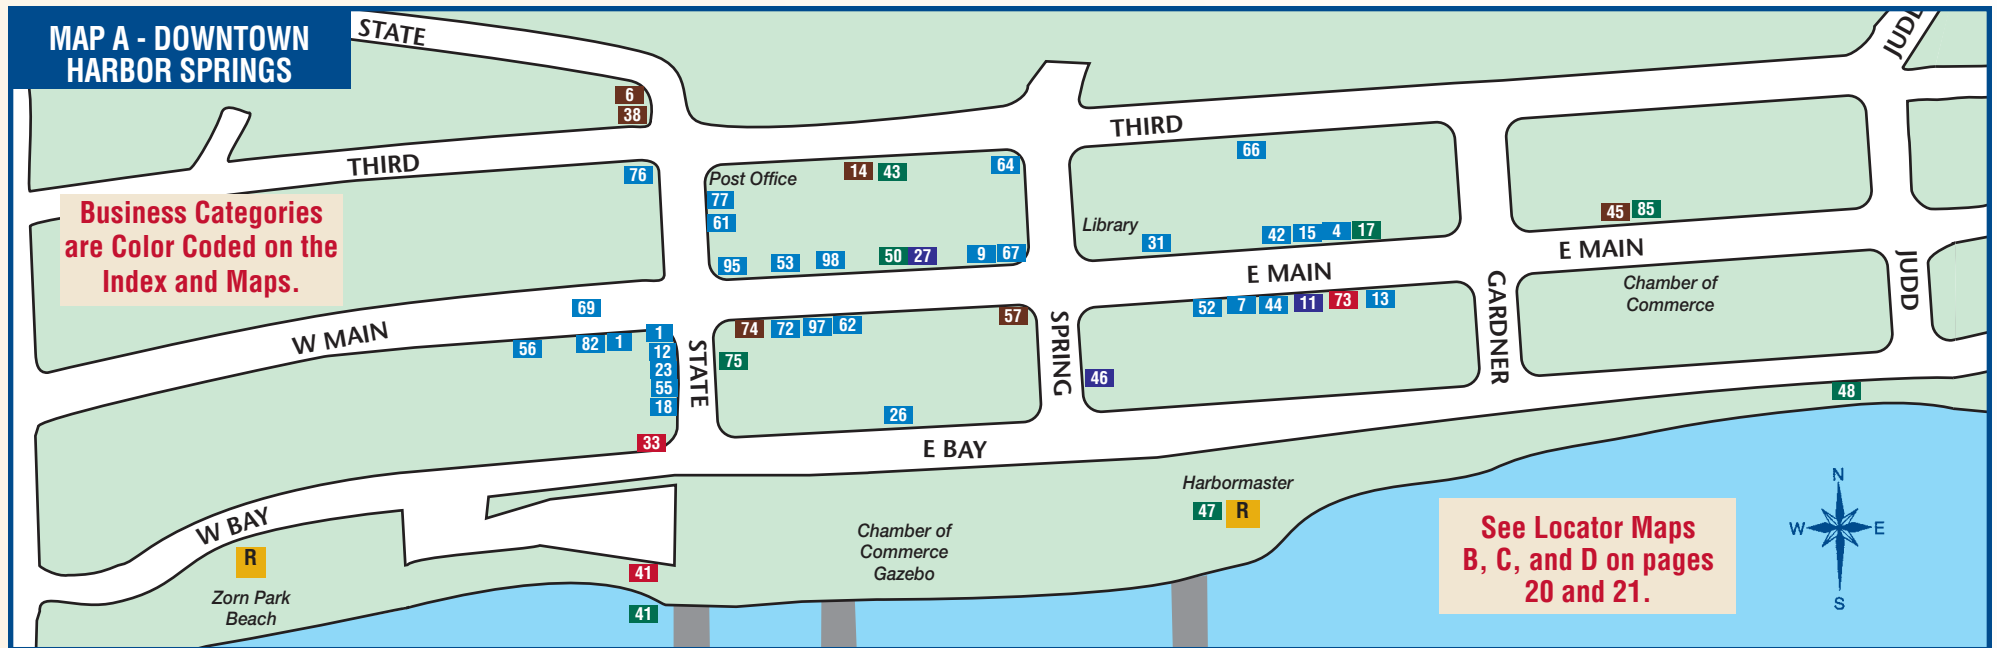

Locator Maps

FOODS & MORE

- BC Pizza Harbor Springs C-54
- Boyne Highlands Resort B-10
- Chang Cuisine C-37
- Douglas Lake Bar & Steakhouse... B-35
- Garden Café at Pond Hill B-29
- Legs Inn B-16
- Moose Jaw Junction B-8
- New York Restaurant A-33
- Northern Lights Recreation D-5
- Out to Lunch C-32
- Stafford's Pier A-41
- Teddy Griffin's B-30
- TunnelVision Brewery
at Pond Hill Farm B-29
- Turkey's Café & Pizzeria A-73
- Vernale's Restaurant, Chop House
& Wine Cellar D-39

RECREATION

- Big Bear Adventures B-17
- Boyne Highlands Resort B-10
- Chestnut Valley Golf Course B-60
- Crooked Tree Arts Center D-40
- Festival of the Book A-75
- Municipal Marina A-47
- Harbor Springs History Museum... A-85
- Harbor Springs Vineyard
& Winery B-29
- Harbor Point Golf C-34
- Irish Boat Shop A-48
- Lyric Theatre A-17
- Northern Lights Recreation D-5
- Nub's Nob B-49
- Odawa Casino D-20
- The Outfitter A-50
- Stafford's Pointer Boat A-41
- Touring Gear A-43
- Walstrom Marine C-19
- The Young Americans B-10

SHOPPING

- Journey North A-55
- Julietta y Romeo A-53
- Kelbel Pharmacy A-31
- Kilwins A-98
- Knox Galleries A-9
- L'Esprit Antiques A-61
- Legs Inn B-16
- MacGregor Pet Pantry C-80
- Mary Ann Archer Gallery A-4
- McClutchey's A-77
- Meyer Hardware C-36
- Pond Hill Farm B-29
- Propellers A-13
- Rocking Horse Toy Co A-62
- Thelma & Louise B-59
- Three Pines Studio B-48
- Tom's Mom's Cookies A-64
- Toski Sands Market D-65
- Tvedten Fine Art A-66
- W. Wear A-67
- Yummies A-52

Locator Maps

USING THE MAPS AND INDEX

Map B Coverage Area

Businesses are indexed with the Map letter – A, B, C, D – and Business number. For example, The New York Restaurant is #33, and is on Map A and is Business number 33. Its' color, in this case red, indicates the dining section.