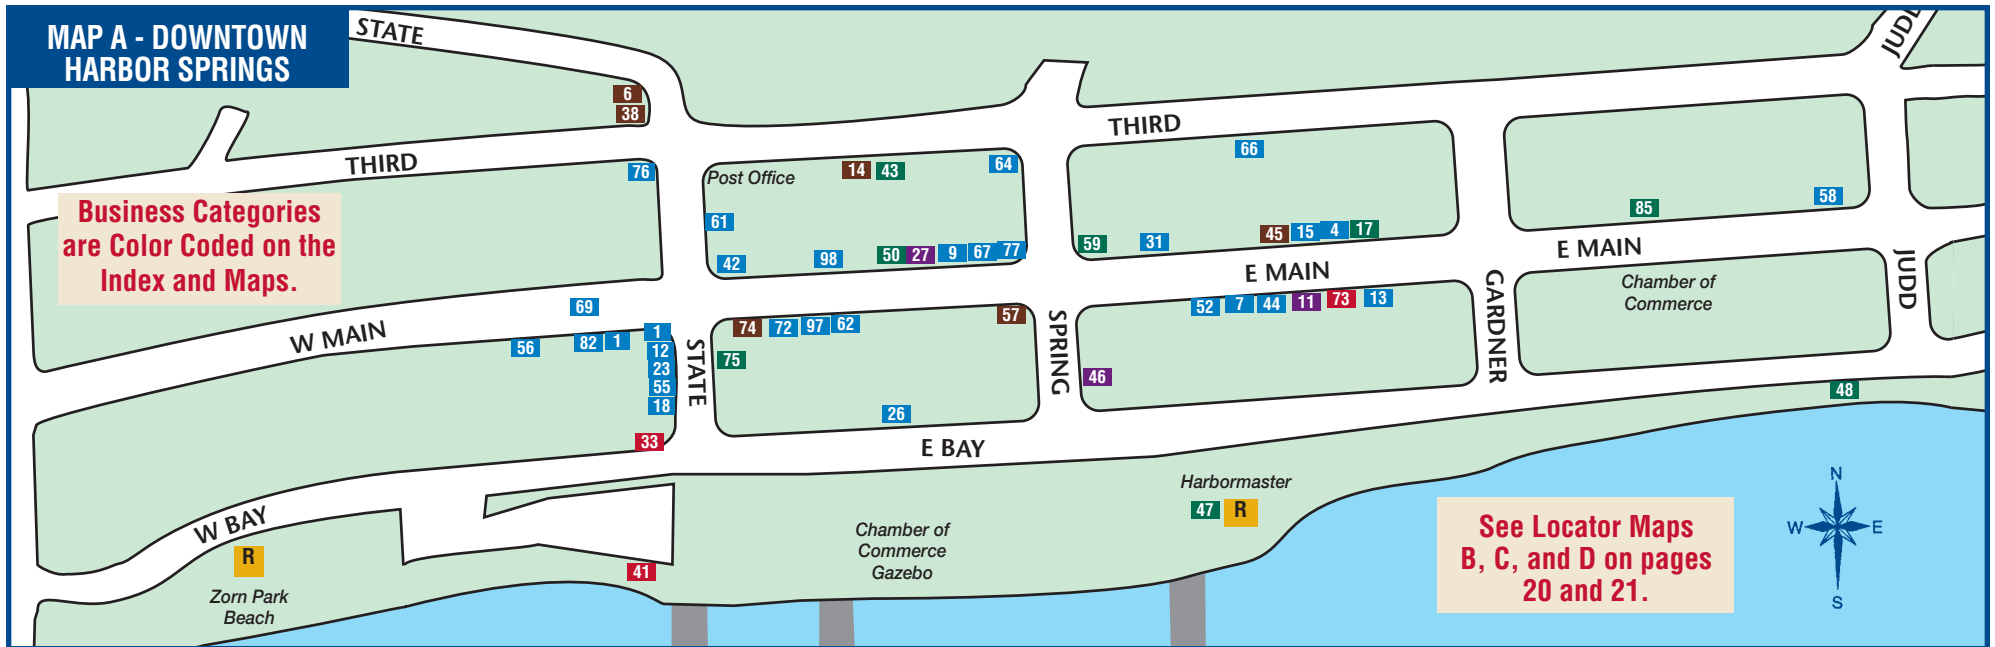

Locator Maps

FOODS & MORE

- BC Pizza Harbor Springs C-54
- Boyne Highlands Resort B-10
- Chang Cuisine C-37
- Douglas Lake Bar & Steakhouse... B-35
- Legs Inn B-16
- Moose Jaw Junction B-8
- New York Restaurant A-33
- Northern Lights Recreation D-5
- Pond Hill Farm Brewery B-29
- Pond Hill Farm Garden Café B-29
- Pond Hill Farm Vineyards & Winery B-29
- Stafford's Pier A-41
- Teddy Griffin's B-30
- Turkey's Café & Pizzeria A-73
- Vernales Restaurant, Chop House & Wine Cellar D-39
- The Young Americans Dinner Theatre B-10

LODGING

- Bay Harbor Village Hotel B-32
- Best Western of Harbor Springs... D-44
- Birchwood Inn B-24
- Boyne Highlands Resort B-10
- Colonial Inn C-26
- Comfort Inn D-3
- Graham Management A-27
- Holiday Vacation Rentals B-25
- Legs Inn B-16
- Northern Michigan Escapes A-11
- Odawa Hotel D-2
- Resort Rental & Management A-46
- Trout Creek Condominiums B-41

RECREATION

- Bay Harbor Lake Marina B-32
- Big Bear Adventures B-17
- Boyne Highlands Resort B-10
- Chestnut Valley Golf Course B-60
- Crooked Tree Arts Center D-40
- Festival of the Book A-75
- Municipal Marina A-47
- Harbor Springs History Museum... A-85
- Harbor Springs Library A-59
- Harbor Point Golf C-34
- Irish Boat Shop A-48
- Lyric Theatre A-17
- Northern Lights Recreation D-5
- Nub's Nob B-49
- Odawa Casino D-20
- The Outfitter A-50
- Touring Gear A-43
- Walstrom Marine C-19
- The Young Americans B-10

Locator Maps

USING THE MAPS AND INDEX

Map B Coverage Area

Businesses are indexed with the Map letter – A, B, C, D – and Business number. For example, The New York Restaurant is #33, and is on Map A and is Business number 33. Its color, in this case red, indicates the dining section.