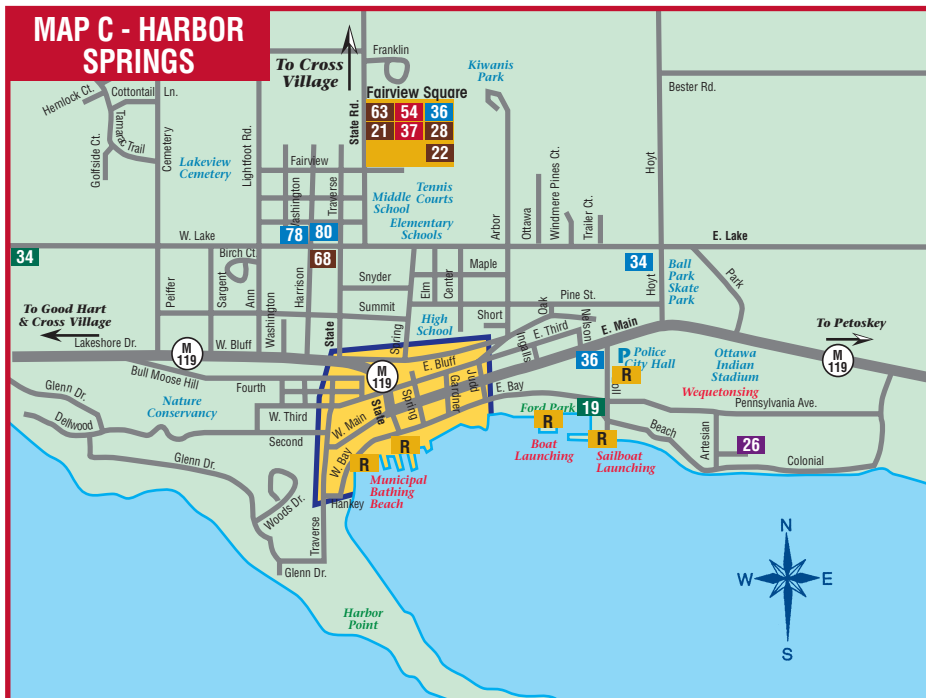

LOCATOR MAPS

FOODS & MORE

- BC Pizza Harbor Springs C-54
- Boyne Highlands Resort B-10
- Chang Cuisine C-37
- Douglas Lake Bar & Steakhouse... B-35
- Legs Inn B-16
- Moose Jaw Junction B-8
- New York Restaurant A-33
- Northern Lights Recreation D-5
- Pond Hill Farm Brewery B-29
- Pond Hill Farm Garden Café B-29
- Pond Hill Farm Vineyards & Winery B-29
- Stafford's Pier A-41
- Teddy Griffin's B-30
- Turkey's Café & Pizzeria A-73
- The Young Americans Dinner Theatre B-10

RECREATION

- Bay Harbor Lake Marina B-32
- Big Bear Adventures B-17
- Boyne Highlands Resort B-10
- Festival of the Book A-75
- Great Lakes Center for the Arts ... B-39
- Harbor Springs History Museum... A-85
- Harbor Point Golf C-34
- Irish Boat Shop A-48
- Lyric Theatre A-17
- Municipal Marina A-47
- Northern Lights Recreation D-5
- Nub's Nob B-49
- Odawa Casino D-20
- The Outfitter A-50
- Touring Gear A-43
- Walstrom Marine C-19
- The Young Americans B-10

SHOPPING

- Jennifer Tyler Knitwear A-44
- Kelbel Pharmacy A-31
- Kilwins A-98
- Knox Galleries A-9
- L'Esprit Antiques A-61
- Legs Inn B-16
- Mary Ann Archer Gallery A-4
- Meyer Hardware C-36
- Oil Paintings by Karen Rolfes A-26
- Peninsulas B-53
- Pet Pantry C-80
- Pond Hill Farm B-29
- Propellers A-13
- Rocking Horse Toy Co A-62
- Spice Harbor A-40
- Three Pines Studio B-48
- Tom's Mom's Cookies A-64
- Toski Sands Market D-65
- Tvedten Fine Art A-66
- W. Wear A-67
- Yummies A-52

LOCATOR MAPS

USING THE MAPS AND INDEX

Map B Coverage Area

Businesses are indexed with the Map letter – A, B, C, D – and Business number. For example, The New York Restaurant is #33, and is on Map A and is Business number 33. Its color, in this case red, indicates the dining section.