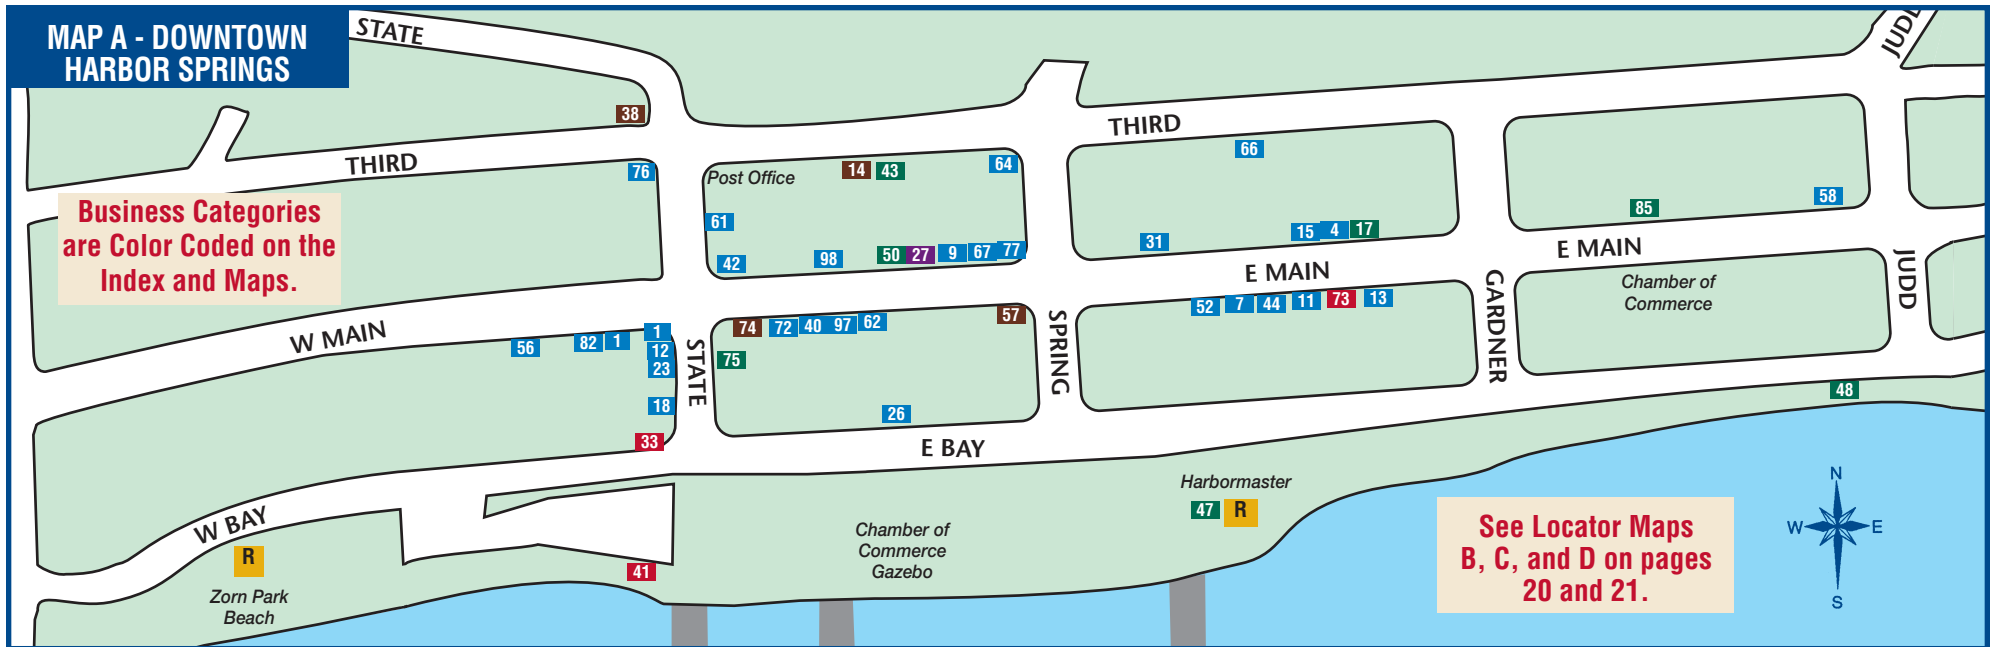

LOCATOR MAPS

FOODS & MORE

- BC Pizza Harbor Springs C-54
- Boyne Highlands Resort B-10
- Chang Cuisine C-37
- Douglas Lake Bar & Steakhouse... B-35
- Legs Inn B-16
- Moose Jaw Junction B-8
- New York Restaurant A-33
- Northern Lights Recreation D-5
- Pond Hill Farm Brewery B-29
- Pond Hill Farm Garden Café B-29
- Pond Hill Farm Vineyards & Winery B-29
- Stafford's Pier A-41
- Teddy Griffin's B-30
- Turkey's Café & Pizzeria A-73
- The Young Americans Dinner Theatre B-10

LODGING

- Bay Harbor Village Hotel B-32
- Best Western of Harbor Springs... D-44
- Birchwood Inn B-24
- Boyne Highlands Resort B-10
- Colonial Inn C-26
- Graham Management A-27
- Holiday Vacation Rentals B-25
- Legs Inn B-16
- Odawa Hotel D-2
- Quality Inn D-3

RECREATION

- Bay Harbor Lake Marina B-32
- Big Bear Adventures B-17
- Boyne Highlands Resort B-10
- Festival of the Book A-75
- Great Lakes Center for the Arts ... B-39
- Harbor Springs History Museum... A-85
- Harbor Point Golf C-34
- Irish Boat Shop A-48
- Lyric Theatre A-17
- Municipal Marina A-47
- Northern Lights Recreation D-5
- Nub's Nob B-49
- Odawa Casino D-20
- The Outfitter A-50
- Touring Gear A-43
- Walstrom Marine C-19
- The Young Americans B-10

LOCATOR MAPS

USING THE MAPS AND INDEX

Map B Coverage Area

Businesses are indexed with the Map letter – A, B, C, D – and Business number. For example, The New York Restaurant is #33, and is on Map A and is Business number 33. Its color, in this case red, indicates the dining section.